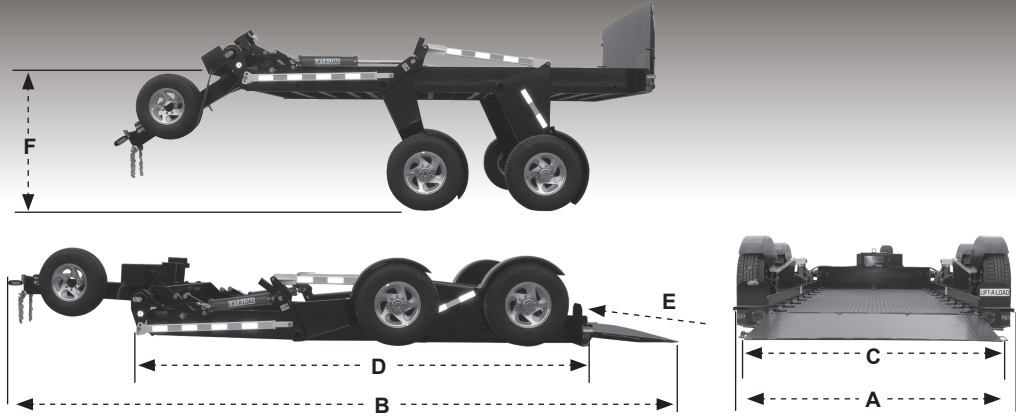

Lift-A-Load EPT4-716 Trailer

Ground Level and Dock Height Loading/Unloading

Ground Level Loading

The Lift-A-Load Trailer Deck remains level at all heights between ground level or dock height, for safe, easy loading and expedited delivery of low ground clearance and static loads.

Features

- Level Loading up to 52" Dock Height
- Rubber over Hydraulic Suspension
- Minimal loading angle with integrated ramp
- 2-Year Warranty

Transport Level

EPT4-716 - Part No. 17007

(A) Overall Width	(B) Overall Length	(C) Usable Deck Width	(D) Usable Deck Length	(E) Load Angle*	(F) Deck Height (Fully Raised)
102" (259 cm)	320" (813 cm)	68" (173 cm)	192" (488 cm)	9.5°	52" (132.08 cm)

*No load angle at dock height

Loads & Weights:

- Payload Capacity 15,000 lbs (6,804 kg)
- GVWR 21,412 lbs (9,712 kg)
- Trailer Weight 6,412 lbs (2,908 kg)
- Load per axle 9,000 lbs (4,082 kg)
- Pintle Hitch (standard) Load..... 3,800 lbs (1,724 kg)

Misc.:

- On Board Power (Hyd. Pump, Battery, & 10 Amp Charger-Maintainer)
- Tires are 215/75R/17.5H / 16 Ply / Rated 4,805 lbs @ 125 PSI @ 75 MPH

Trailer Frame:

- Frame (side) Rails are 3/16" (4.6 mm) ASTM 500 Grade B
- Side Rails utilize distinctive shapes for unlimited tie-down locations
- Framework (crossmembers) constructed of ASTM A36 Steel Plates - Formed to a 1.5" x 4" (38 x 102 mm) "L" Shape for maximum strength with minimum weight
- Crossmembers are spaced on 12" (305 mm) centers for maximum strength – Preventing deck warping
- 3/16" (4.8 mm) Diamond Plate (Grade 55) Decking – Added strength and a non-slip surface