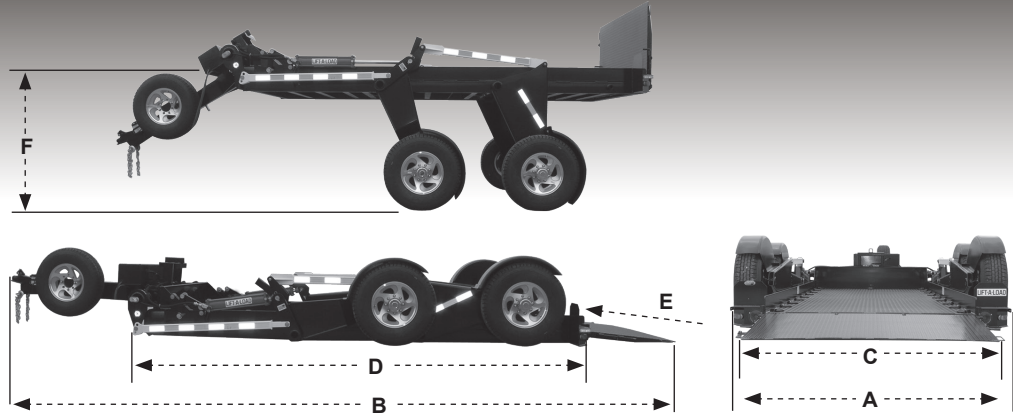

Lift-A-Load EPT4-516 Trailer

Ground Level and Dock Height Loading/Unloading

Dock Level Loading

Features

- Level Loading up to 52" Dock Height
- Rubber over Hydraulic Suspension
- Minimal loading angle with integrated ramp
- 2-Year Warranty

The Lift-A-Load Trailer Deck remains level at all heights between ground level or dock height, for safe, easy loading and expedited delivery of low ground clearance and static loads.

Ground Level Loading

EPT4-516 - Part No. 17006

(A) Overall Width	(B) Overall Length	(C) Usable Deck Width	(D) Usable Deck Length	(E) Load Angle*	(F) Deck Height (Fully Raised)
102" (259 cm)	318" (808 cm)	74" (188 cm)	192" (488 cm)	8°	52" (132.08 cm)

*No load angle at dock height

Loads & Weights:

- Payload Capacity 10,000 lbs (4,536 kg)
- GVWR 14,968 lbs (6,789 kg)
- Trailer Weight 4,968 lbs (2,253 kg)
- Load per axle 6,000 lbs (2,721 kg)
- Hitch (standard) Load..... 2,748 lbs (1,246 kg)