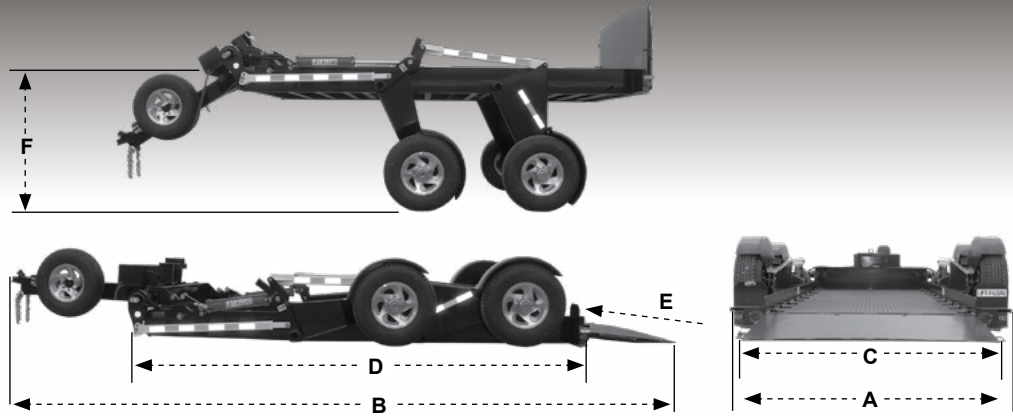

Lift-A-Load EPT4-514 Trailer

Ground Level and Dock Height Loading/Unloading

Dock Level Loading

The Lift-A-Load Trailer Deck remains level at all heights between ground level or dock height, for safe, easy loading and expedited delivery of low ground clearance and static loads.

Features

- Level Loading up to 52" Dock Height
- Rubber over Hydraulic Suspension
- Minimal loading angle with integrated ramp
- 2-Year Warranty

Ground Level Loading

EPT4-514 - Part No. 17000

(A) Overall Width	(B) Overall Length	(C) Usable Deck Width	(D) Usable Deck Length	(E) Load Angle*	(F) Deck Height (Fully Raised)
102" (259 cm)	294" (747 cm)	74" (188 cm)	168" (427 cm)	8°	52" (132.08 cm)

*No load angle at dock height

Loads & Weights:

- Payload Capacity 10,000 lbs (4,536 kg)
- GVWR 14,765 lbs (6,697 kg)
- Trailer Weight 4,765 lbs (2161 kg)
- Load per axle 6,000 lbs (2,721 kg)
- Hitch (standard) Load..... 2,748 lbs (1,246 kg)

Misc.:

- On Board Power (Hyd. Pump, Battery, & 10 Amp Charger-Maintainer)
- Tires are ST235/80R/16LRE / 10 Ply / Rated 3,520 lbs @ 80 PSI @ 75 MPH

Trailer Frame:

- Frame (side) Rails are 3/16" (4.6 mm) ASTM 500 Grade B
- Side Rails utilize distinctive shapes for unlimited tie-down locations
- Framework (crossmembers) constructed of ASTM A36 Steel Plates - Formed to a 1.5" x 4" (38 x 102 mm) "L" Shape for maximum strength with minimum weight
- Crossmembers are spaced on 12" (305 mm) centers for maximum strength – Preventing deck warping
- 3/16" (4.8 mm) Diamond Plate (Grade 55) Decking – Added strength and a non-slip surface