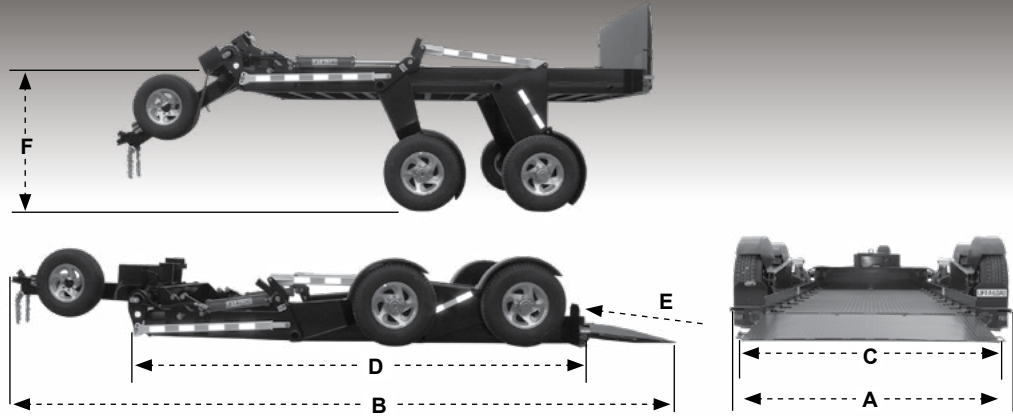

Lift-A-Load EPT4-316 Trailer

Ground Level and Dock Height Loading/Unloading

Ground Level Loading

The Lift-A-Load Trailer Deck remains level at all heights between ground level or dock height, for safe, easy loading and expedited delivery of low ground clearance and static loads.

Features

- Level Loading up to 52" Dock Height
- Rubber over Hydraulic Suspension
- Minimal loading angle with integrated ramp
- 2-Year Warranty

Dock Level Loading

EPT4-316 - Part No. 17005

(A) Overall Width	(B) Overall Length	(C) Usable Deck Width	(D) Usable Deck Length	(E) Load Angle*	(F) Deck Height (Fully Raised)
102" (259 cm)	318" (808 cm)	74" (188 cm)	192" (488 cm)	6.5°	52" (132.08 cm)

*No load angle at dock height

Loads & Weights:

- Payload Capacity 7,500 lbs (3,402 kg)
- GVWR 11,868 lbs (5,383 kg)
- Trailer Weight 4,368 lbs (1,981 kg)
- Load per axle 6,000 lbs (2,721 kg)
- Hitch (standard) Load 2,198 lbs (997 kg)

Misc.:

- On Board Power (Hyd. Pump, Battery, & 10 Amp Charger-Maintainer)
- Tires are ST235/80R/16LRE / 10 Ply / Rated 3,520 lbs @ 80 PSI @ 75 MPH

Trailer Frame:

- Frame (side) Rails are 3/16" (4.6 mm) ASTM 500 Grade B
- Side Rails utilize distinctive shapes for unlimited tie-down locations
- Framework (crossmembers) constructed of ASTM A36 Steel Plates - Formed to a 1.5" x 4" (38 x 102 mm) "L" Shape for maximum strength with minimum weight
- Crossmembers are spaced on 12" (305 mm) centers for maximum strength – Preventing deck warping
- 3/16" (4.8 mm) Diamond Plate (Grade 55) Decking – Added strength and a non-slip surface