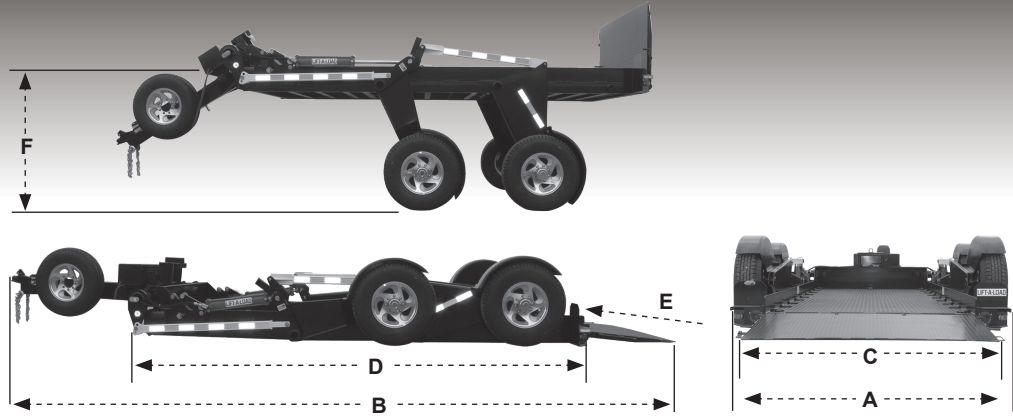

Lift-A-Load EPT4-314 Trailer

Ground Level and Dock Height Loading/Unloading

Dock Level Loading

Features

- Level Loading up to 52" Dock Height
- Rubber over Hydraulic Suspension
- Minimal loading angle with integrated ramp
- 2-Year Warranty

The Lift-A-Load Trailer Deck remains level at all heights between ground level or dock height, for safe, easy loading and expedited delivery of low ground clearance and static loads.

Ground Level Loading

EPT4-314 - Part No. 17001

(A) Overall Width	(B) Overall Length	(C) Usable Deck Width	(D) Usable Deck Length	(E) Load Angle*	(F) Deck Height (Fully Raised)
102" (259 cm)	294" (747 cm)	74" (188 cm)	168" (427 cm)	6.5°	52" (132.08 cm)

*No load angle at dock height

Loads & Weights:

- Payload Capacity 7,500 lbs (3,402 kg)
- GVWR 11,665 lbs (5,291 kg)
- Trailer Weight 4,165 lbs (1,889 kg)
- Load per axle 6,000 lbs (2,721 kg)
- Hitch (standard) Load..... 2,198 lbs (997 kg)