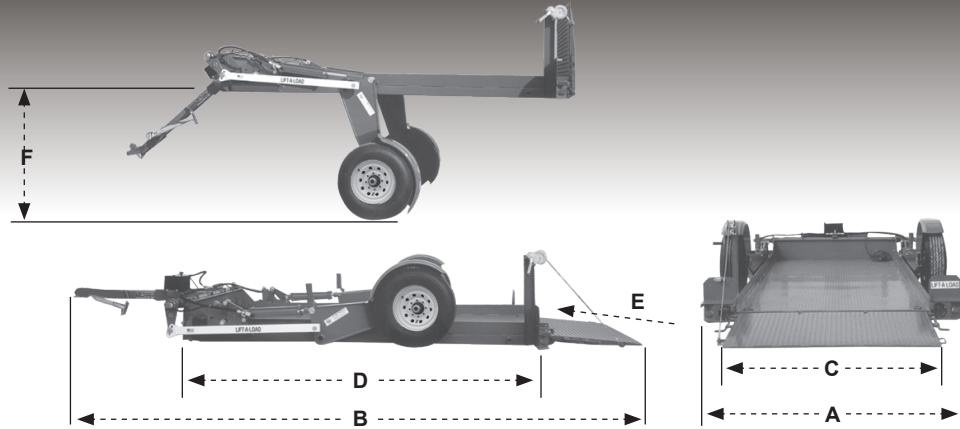

# Lift-A-Load EPT2-212 Trailer

Ground Level and Dock Height Loading/Unloading

Dock Level Loading

The Lift-A-Load Trailer Deck remains level at all heights between ground level or dock height for safe, easy loading and expedited delivery of low ground clearance and static loads.

## Features

- Level Loading up to 52" Dock Height
- Rubber over Hydraulic Suspension
- Minimal loading angle with integrated ramp
- 2-Year Warranty

Ground Level Loading

**EPT2-212 - Part No. 17002**

(A) Overall Width	(B) Overall Length	(C) Usable Deck Width	(D) Usable Deck Length	(E) Load Angle*	(F) Deck Height (Fully Raised)
102" (259 cm)	267" (678 cm)	74" (188 cm)	144" (366 cm)	6.5°	52" (132.08 cm)

\*No load angle at dock height

**Loads & Weights:**

- Payload Capacity ..... 4,400 lbs (1,996 kg)
- GVWR ..... 7,352 lbs (3,335 kg)
- Trailer Weight ..... 2,952 lbs (1,339 kg)
- Load per axle ..... 6,000 lbs (2,721 kg)
- Hitch (standard) Load..... 1,335 lbs (605 kg)

**Misc.:**

- On Board Power (Hyd. Pump, Battery, & 10 Amp Charger-Maintainer)
- Tires are ST235/80R/16LRE / 10 Ply / Rated 3,520 lbs @ 80 PSI @ 75 MPH

**Trailer Frame:**

- Frame (side) Rails are 3/16" (4.6 mm) ASTM 500 Grade B
- Side Rails utilize distinctive shapes for unlimited tie-down locations
- Framework (crossmembers) constructed of ASTM A36 Steel Plates - Formed to a 1.5" x 4" (38 x 102 mm) "L" Shape for maximum strength with minimum weight
- Crossmembers are spaced on 12" (305 mm) centers for maximum strength – Preventing deck warping
- 3/16" (4.8 mm) Diamond Plate (Grade 55) Decking – Added strength and a non-slip surface