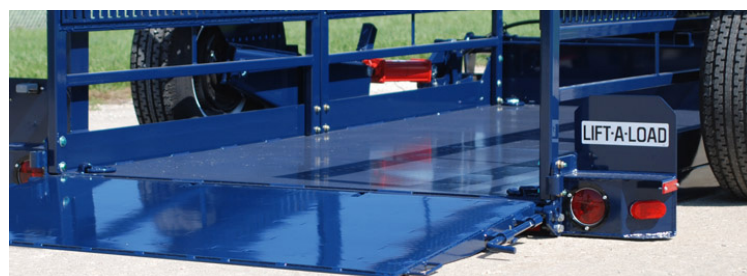

# Lift-A-Load EPT2-212 Trailer

Ground Level and Dock Height Loading/Unloading

Dock Level Loading

The Lift-A-Load Trailer Deck remains level at all heights between ground level or dock height for safe, easy loading and expedited delivery of low ground clearance and static loads.

## Features

- Level Loading up to 52" Dock Height
- Rubber over Hydraulic Suspension
- Minimal loading angle with integrated ramp
- 2-Year Warranty

Ground Level Loading

**EPT2-212 - Part No. 17002**

(A) Overall Width	(B) Overall Length	(C) Usable Deck Width	(D) Usable Deck Length	(E) Load Angle*	(F) Deck Height (Fully Raised)
102" (259 cm)	267" (678 cm)	74" (188 cm)	144" (366 cm)	6.5°	52" (132.08 cm)

**Misc.:**

- On Board Power (Hyd. Pump, Battery, & 10 Amp Charger-Maintainer)
- Tires are ST235/80R/16LRE / 10 Ply / Rated 3,520 lbs @ 80 PSI @ 75 MPH

**Trailer Frame:**

- Frame (side) Rails are 3/16" (4.6 mm) ASTM 500 Grade B
- Side Rails utilize distinctive shapes for unlimited tie-down locations
- Framework (crossmembers) constructed of ASTM A36 Steel Plates - Formed to a 1.5" x 4" (38 x 102 mm) "L" Shape for maximum strength with minimum weight
- Crossmembers are spaced on 12" (305 mm) centers for maximum strength – Preventing deck warping
- 3/16" (4.8 mm) Diamond Plate (Grade 55) Decking – Added strength and a non-slip surface

**Options:**

- Spare Tire and Carrier
- Special Paint Color (Black, Blue, and Yellow are standard colors)
- 4,000 lb (1,814 kg) Cargo Winch
- Extra D-Ring / Tie Downs
- E-Track Package (48" Height)
- Star Track Decking
- Aluminum Wheels
- Solar Battery Charger
- Steel Side Boards with Built-In Tie Downs