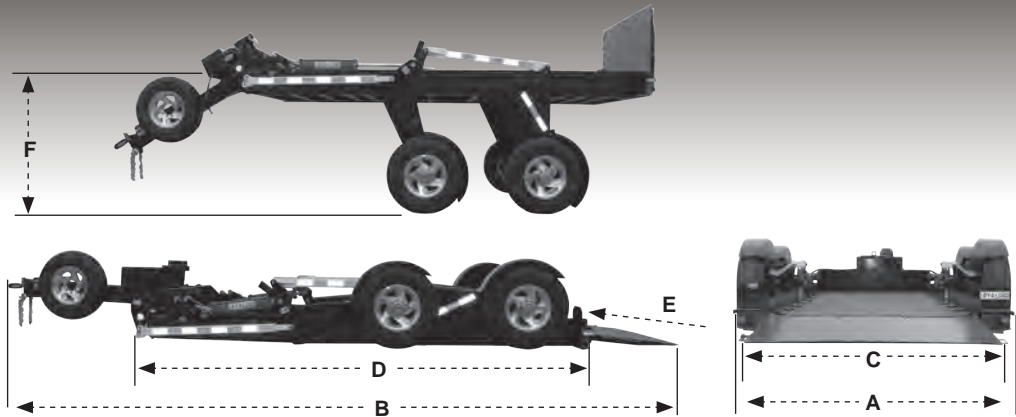

Lift-A-Load EPT4-716 Trailer

Ground Level and Dock Height Loading/Unloading

Ground Level Loading

The Lift-A-Load Trailer Deck remains level at all heights between ground level or dock height, for safe, easy loading and expedited delivery of low ground clearance and static loads.

Features

- Level Loading up to 52" Dock Height
- Rubber over Hydraulic Suspension
- Minimal loading angle with integrated ramp
- 2-Year Warranty

Transport Level

EPT4-716 - Part No. 17007

(A) Overall Width	(B) Overall Length	(C) Usable Deck Width	(D) Usable Deck Length	(E) Load Angle*	(F) Deck Height (Fully Raised)
102" (259 cm)	320" (813 cm)	68" (173 cm)	192" (488 cm)	9.5°	52" (132.08 cm)

*No load angle at dock height

Loads & Weights:

- Payload Capacity 15,000 lbs (6,804 kg)
- GVWR 21,412 lbs (9,712 kg)
- Trailer Weight 6,412 lbs (2,908 kg)
- Load per axle 9,000 lbs (4,082 kg)
- Pintle Hitch (standard) Load..... 3,800 lbs (1,724 kg)

Misc.:

- On Board Power (Hyd. Pump, Battery, & 10 Amp Charger-Maintainer)
- Tires are 215/75R/17.5H / 16 Ply / Rated 4,805 lbs @ 125 PSI @ 75 MPH

Trailer Frame:

- Frame (side) Rails are 3/16" (4.6 mm) ASTM 500 Grade B
- Side Rails utilize distinctive shapes for unlimited tie-down locations
- Framework (crossmembers) constructed of ASTM A36 Steel Plates - Formed to a 1.5" x 4" (38 x 102 mm) "L" Shape for maximum strength with minimum weight
- Crossmembers are spaced on 12" (305 mm) centers for maximum strength – Preventing deck warping
- 3/16" (4.8 mm) Diamond Plate (Grade 55) Decking – Added strength and a non-slip surface