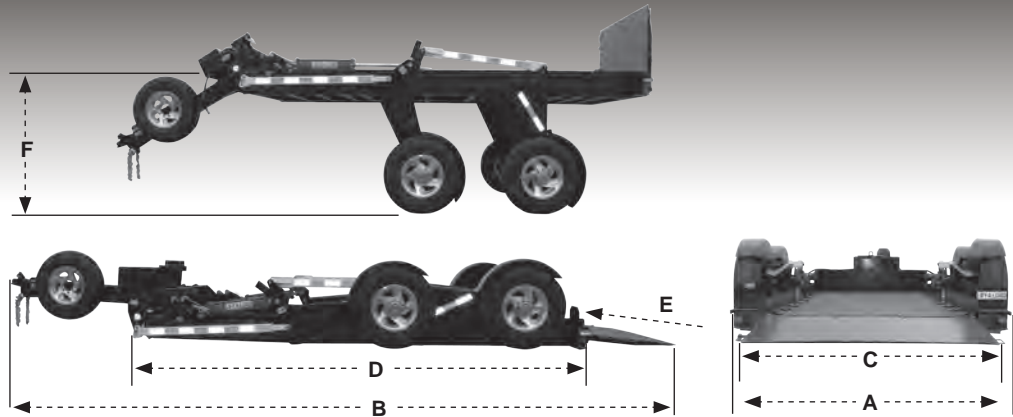

Lift-A-Load EPT4-514 Trailer

Ground Level and Dock Height Loading/Unloading

Dock Level Loading

Features

- Level Loading up to 52" Dock Height
- Rubber over Hydraulic Suspension
- Minimal loading angle with integrated ramp
- 2-Year Warranty

The Lift-A-Load Trailer Deck remains level at all heights between ground level or dock height, for safe, easy loading and expedited delivery of low ground clearance and static loads.

Ground Level Loading

EPT4-514 - Part No. 17000

(A) Overall Width	(B) Overall Length	(C) Usable Deck Width	(D) Usable Deck Length	(E) Load Angle*	(F) Deck Height (Fully Raised)
102" (259 cm)	294" (747 cm)	74" (188 cm)	168" (427 cm)	8°	52" (132.08 cm)

*No load angle at dock height

Loads & Weights:

- Payload Capacity 10,000 lbs (4,536 kg)
- GVWR 14,765 lbs (6,697 kg)
- Trailer Weight 4,765 lbs (2161 kg)
- Load per axle 6,000 lbs (2,721 kg)
- Hitch (standard) Load..... 2,748 lbs (1,246 kg)