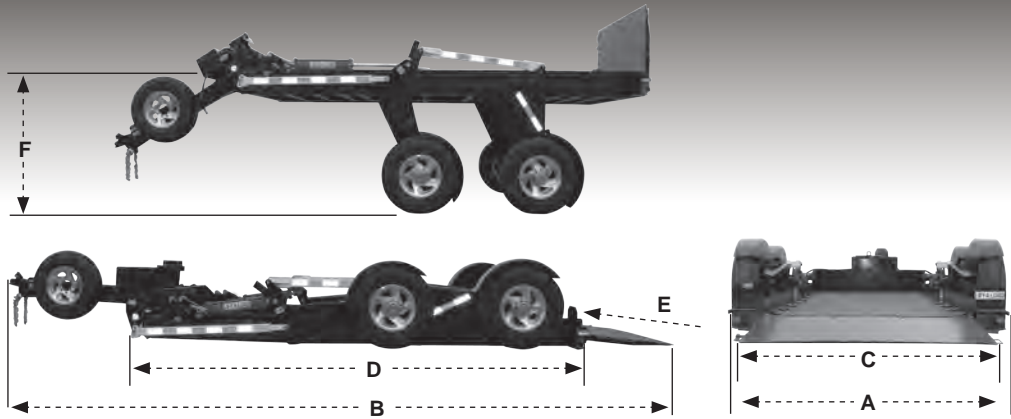

# Lift-A-Load EPT4-314 Trailer

Ground Level and Dock Height Loading/Unloading

Dock Level Loading

## Features

- Level Loading up to 52" Dock Height
- Rubber over Hydraulic Suspension
- Minimal loading angle with integrated ramp
- 2-Year Warranty

The Lift-A-Load Trailer Deck remains level at all heights between ground level or dock height, for safe, easy loading and expedited delivery of low ground clearance and static loads.

Ground Level Loading

**EPT4-314 - Part No. 17001**

(A) Overall Width	(B) Overall Length	(C) Usable Deck Width	(D) Usable Deck Length	(E) Load Angle*	(F) Deck Height (Fully Raised)
102" (259 cm)	294" (747 cm)	74" (188 cm)	168" (427 cm)	6.5°	52" (132.08 cm)

**Trailer Frame:**

- Frame (side) Rails are 3/16" (4.6 mm) ASTM 500 Grade B
- Side Rails utilize distinctive shapes for unlimited tie-down locations
- Framework (crossmembers) constructed of ASTM A36 Steel Plates - Formed to a 1.5" x 4" (38 x 102 mm) "L" Shape for maximum strength with minimum weight
- Crossmembers are spaced on 12" (305 mm) centers for maximum strength – Preventing deck warping
- 3/16" (4.8 mm) Diamond Plate (Grade 55) Decking – Added strength and a non-slip surface