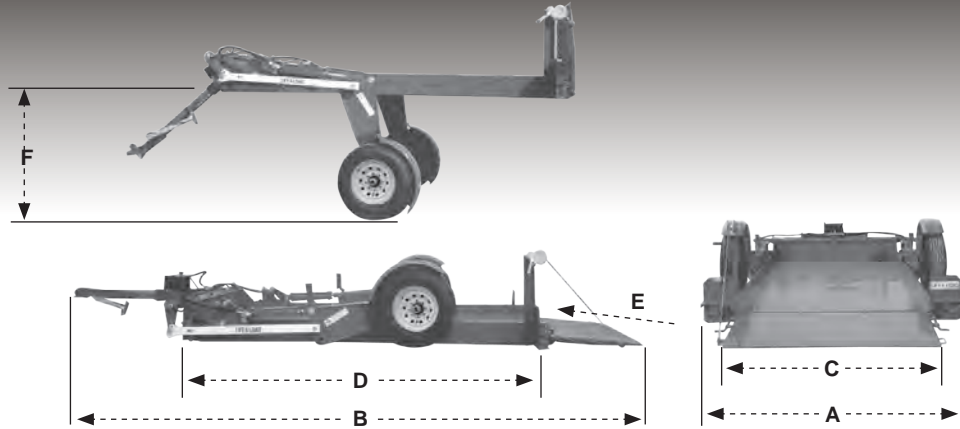

Lift-A-Load EPT2-212 Trailer

Ground Level and Dock Height Loading/Unloading

Dock Level Loading

The Lift-A-Load Trailer Deck remains level at all heights between ground level or dock height for safe, easy loading and expedited delivery of low ground clearance and static loads.

Features

- Level Loading up to 52" Dock Height
- Rubber over Hydraulic Suspension
- Minimal loading angle with integrated ramp
- 2-Year Warranty

Ground Level Loading

EPT2-212 - Part No. 17002

(A) Overall Width	(B) Overall Length	(C) Usable Deck Width	(D) Usable Deck Length	(E) Load Angle*	(F) Deck Height (Fully Raised)
102" (259 cm)	267" (678 cm)	74" (188 cm)	144" (366 cm)	6.5°	52" (132.08 cm)

*No load angle at dock height

Loads & Weights:

- Payload Capacity 4,400 lbs (1,996 kg)
- GVWR 7,352 lbs (3,335 kg)
- Trailer Weight 2,952 lbs (1,339 kg)
- Load per axle 6,000 lbs (2,721 kg)
- Hitch (standard) Load..... 1,335 lbs (605 kg)

Trailer Frame:

- Frame (side) Rails are 3/16" (4.6 mm) ASTM 500 Grade B
- Side Rails utilize distinctive shapes for unlimited tie-down locations
- Framework (crossmembers) constructed of ASTM A36 Steel Plates - Formed to a 1.5" x 4" (38 x 102 mm) "L" Shape for maximum strength with minimum weight
- Crossmembers are spaced on 12" (305 mm) centers for maximum strength – Preventing deck warping
- 3/16" (4.8 mm) Diamond Plate (Grade 55) Decking – Added strength and a non-slip surface