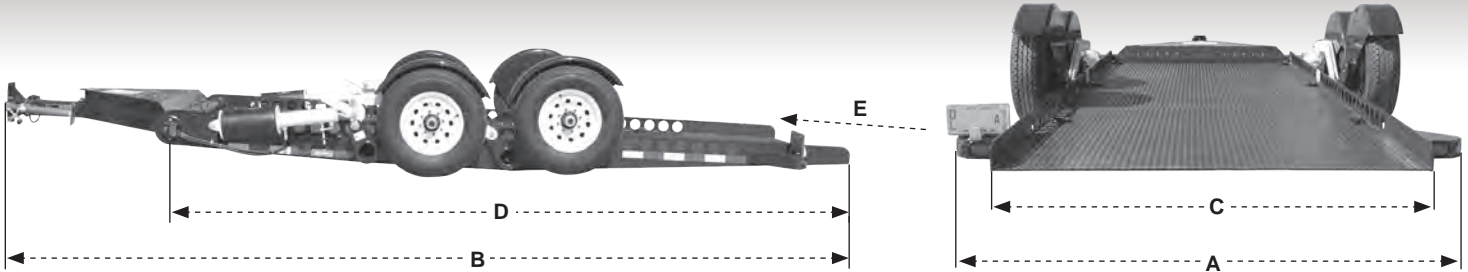

Lo-Riser IPT4-716 Trailer

Ground Level Loading to Travel Height

Features

- 4° Load Angle – No Ramps or Crowns
- Rubber over Hydraulic Suspension
- Safe, Simple, Swift, & Secure Loading /Unloading
- 2-Year Warranty

Lo-Riser IPT4-716 Trailer shown **below** at travel height. A mere 3/16" lip allows any rolling load to be easily pushed on or off the trailer deck. Nearly ½ of the trailer's framework rests on the ground for loading, supporting the weight of the payload and the additional weight of the forklift used for loading.

LO-RISER 4° INCLINING TRAILER

IPT4-716 - Part No. 12780

(A) Overall Width	(B) Overall Length	(C) Usable Deck Width	(D) Usable Deck Length	(E) Load Angle	Deck Height Typical
102" (259.1 cm)	265" (673 cm)	74" (188 cm)	192" (487.7 cm)	4°	18.25" (46.4 cm)

Trailer Frame:

- Frame (side) Rails are 3/8" (9.5 mm) Thick x 12" (305 mm) High (tapered at the rear end)
- Side Rails utilize distinctive shapes for unlimited tie-down locations
- Framework (cross-members) constructed of Grade 80, HSLA (high-strength low-alloy) Steel Plates - Formed to a 1.5" x 4" (38 x 102 mm) "L" Shape for maximum strength with minimum weight
- Cross-members are spaced on 10" (254 mm) centers for maximum strength – Preventing deck warping
- 3/16" (4.8 mm) Diamond Plate (Grade 55) Decking – Added strength and a non-slip surface