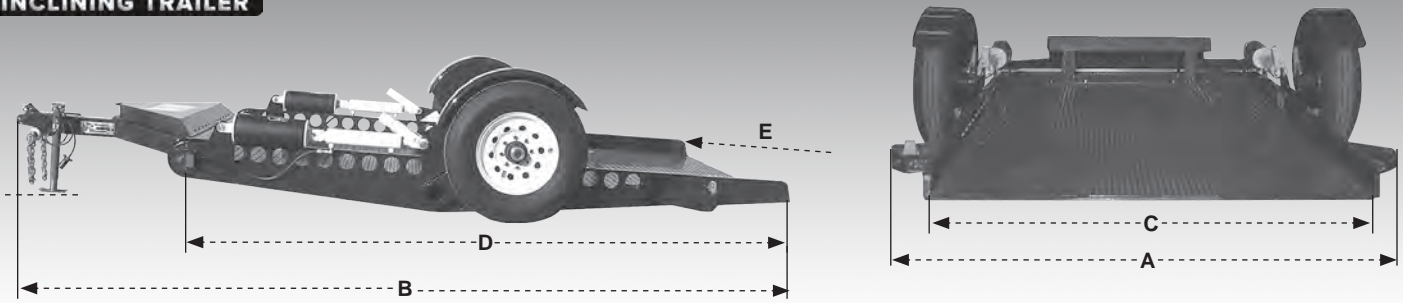

Lo-Riser IPT2-312 Trailer

Ground Level Loading to Travel Height

Shown with additional accessories

Features

- 4° Load Angle – No Ramps or Crowns
- Rubber over Hydraulic Suspension
- Safe, Simple, Swift, & Secure Loading /Unloading
- 2-Year Warranty

Lo-Riser IPT2-312 Trailer shown **below** in down-position for loading. A mere 3/16" lip allows any rolling load to be easily pushed on or off the trailer deck. Nearly ½ of the trailer's framework rests on the ground for loading, supporting the weight of the payload and the additional weight of the forklift used for loading.

LO-RISER 4° INCLINING TRAILER

IPT2-312 - Part No. 15400

(A) Overall Width	(B) Overall Length	(C) Usable Deck Width	(D) Usable Deck Length	(E) Load Angle	Deck Height Typical
102" (259.1 cm)	222" (564 cm)	74" (187.96 cm)	152" (386 cm)	4°	18.25" (46.4 cm)

Trailer Frame:

- Frame (side) Rails are 3/8" (9.5 mm) Thick x 12" (305 mm) High (tapered at the rear end)
- Side Rails utilize distinctive shapes for unlimited tie-down locations
- Framework (cross-members) constructed of Grade 80, HSLA (high-strength low-alloy) Steel Plates - Formed to a 1.5" x 4" (38 x 102 mm) "L" Shape for maximum strength with minimum weight
- Cross-members are spaced on 10" (254 mm) centers for maximum strength – Preventing deck warping
- 3/16" (4.8 mm) Diamond Plate (Grade 55) Decking – Added strength and a non-slip surface