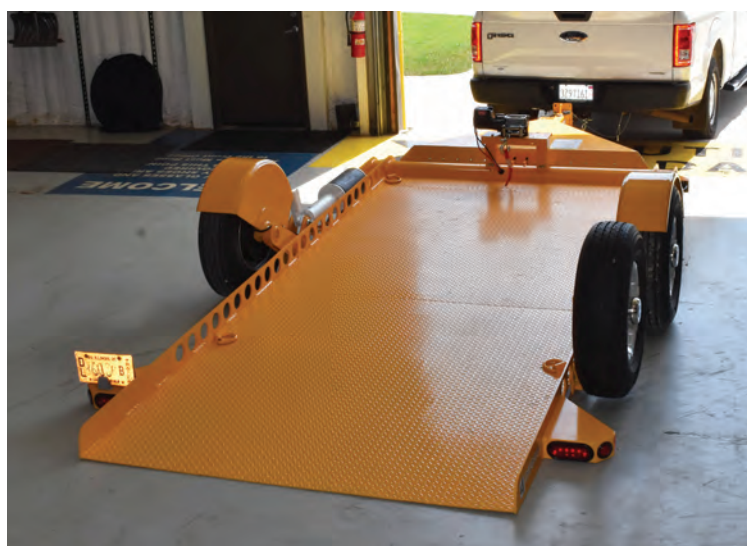

Lo-Riser IPT2-312 Trailer

Ground Level Loading to Travel Height

Shown with additional accessories

Features

- 4° Load Angle – No Ramps or Crowns
- Rubber over Hydraulic Suspension
- Safe, Simple, Swift, & Secure Loading /Unloading
- 2-Year Warranty

Lo-Riser IPT2-312 Trailer shown **below** in down-position for loading. A mere 3/16" lip allows any rolling load to be easily pushed on or off the trailer deck. Nearly ½ of the trailer's framework rests on the ground for loading, supporting the weight of the payload and the additional weight of the forklift used for loading.

LO-RISER 4° INCLINING TRAILER

IPT2-312 - Part No. 15400

(A) Overall Width	(B) Overall Length	(C) Usable Deck Width	(D) Usable Deck Length	(E) Load Angle	Deck Height Typical
102" (259.1 cm)	222" (564 cm)	74" (187.96 cm)	152" (386 cm)	4°	18.25" (46.4 cm)

Trailer Frame:

- Frame (side) Rails are 3/8" (9.5 mm) Thick x 12" (305 mm) High (tapered at the rear end)
- Side Rails utilize distinctive shapes for unlimited tie-down locations
- Framework (cross-members) constructed of Grade 80, HSLA (high-strength low-alloy) Steel Plates - Formed to a 1.5" x 4" (38 x 102 mm) "L" Shape for maximum strength with minimum weight
- Cross-members are spaced on 10" (254 mm) centers for maximum strength – Preventing deck warping
- 3/16" (4.8 mm) Diamond Plate (Grade 55) Decking – Added strength and a non-slip surface